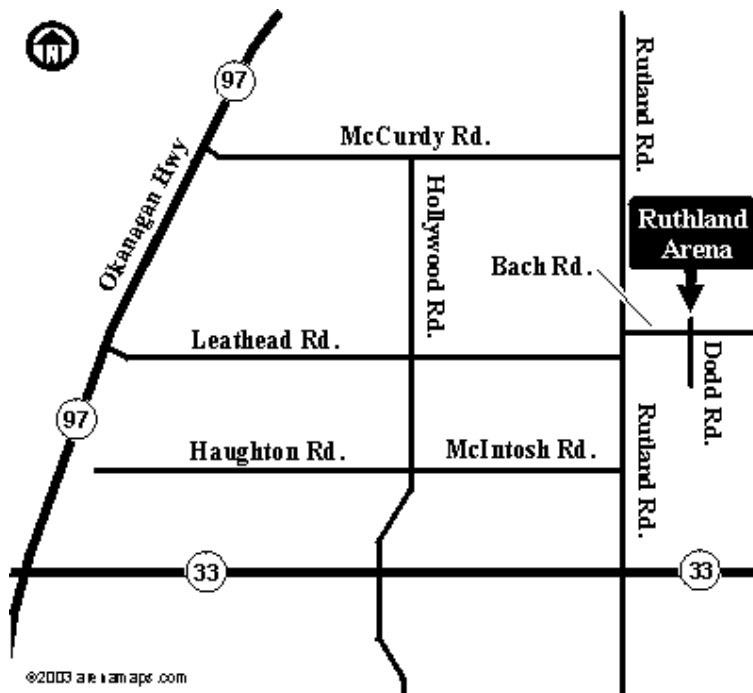

Rutland Arena

645 Dodd Rd. Rutland (Kelowna), BC V1W4Z1
250-469-8800 ext. 4