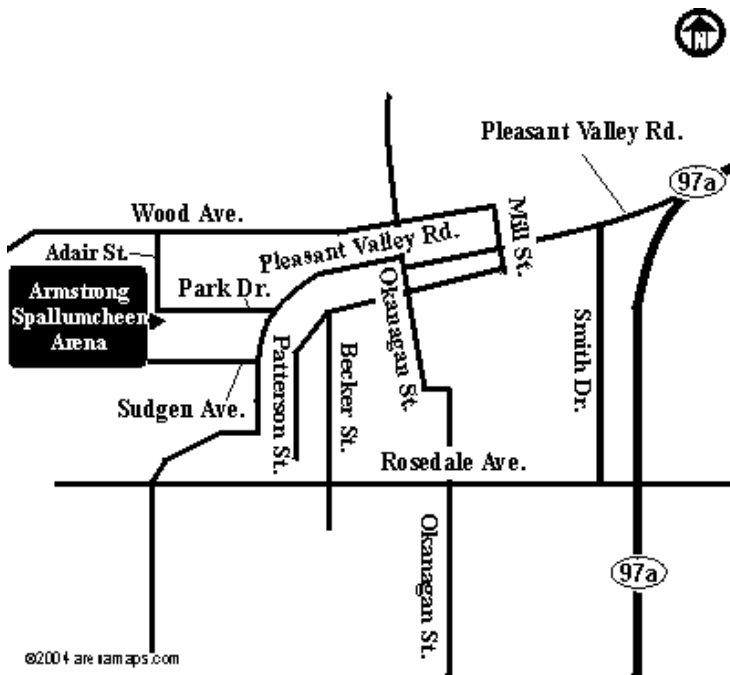

Armstrong/Spallumcheen Arena

(Armstrong Fairgrounds) 3351 Park Dr. Armstrong, BC
VOE1B0 250-546-9456