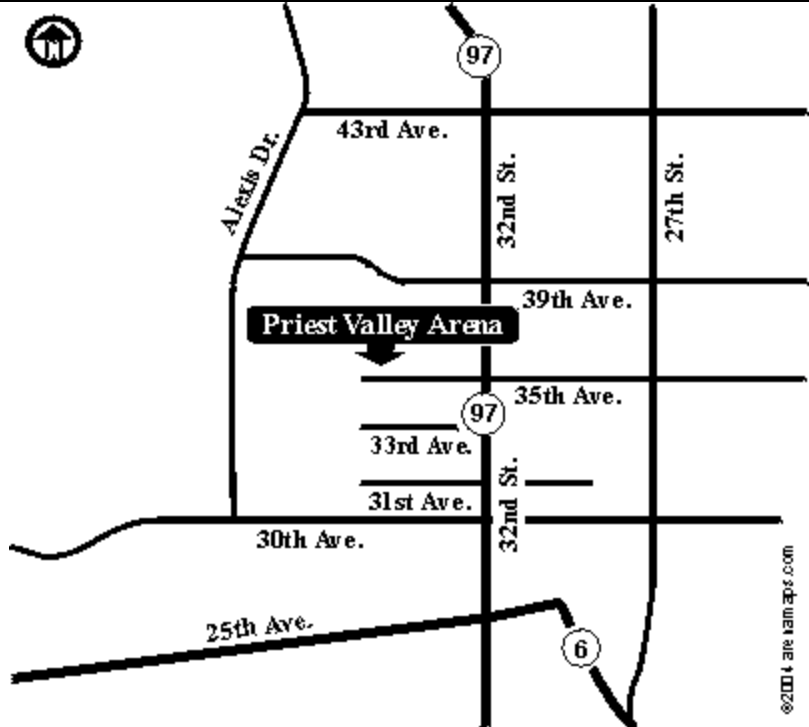

Penticton [McLaren Park Arena](#)

1350 King St. Penticton, BC V2A5A9 250-490-2449

Penticton [Memorial Arena](#)

399 Power St. Penticton, BC V2A5A9 250-490-2447

Summerland Arena

8820 Jubilee Rd. Summerland, BC V0H1Z0 250-494-0447

WestSide Jim Lind Arena & Royal Lepage Place
Mount Boucherie Complex 2760 Cameron Rd. Kelowna
(Westside), BC V1Z2T6 250-469-6160

Capital News Centre (CNC) – Kelowna
4105 Gordon Dr. (250) -764-6288

[Kelowna Memorial Arena](#)

Priest Valley Arena
 3409 35th Ave. Vernon,
 BC.
 250-549-2886

Pay phone is located by
 the vending machines
 inside front doors, west
 part of building.

Directions to Hospital: Go East until you get to 32nd St. (also called Hi Way 97). Turn right (head south) and drive until 21 Ave and turn left. Hospital is on your left.