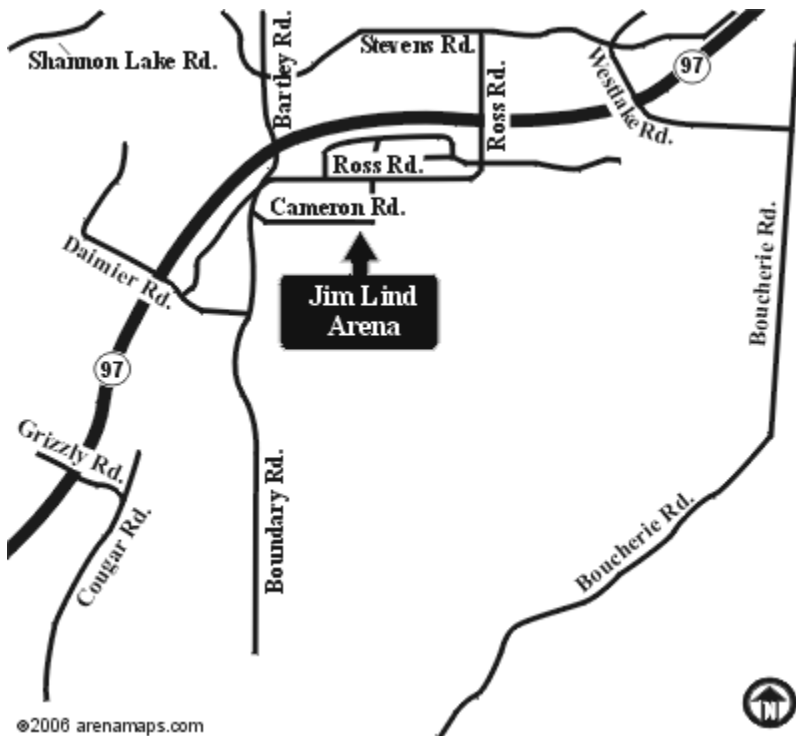

Penticton [McLaren Park Arena](#)

1350 King St. Penticton, BC V2A5A9 250-490-2449

Penticton [Memorial Arena](#)

399 Power St. Penticton, BC V2A5A9 250-490-2447

Summerland Arena

8820 Jubilee Rd. Summerland, BC V0H1Z0 250-494-0447

WestSide Jim Lind Arena & Royal Lepage Place
Mount Boucherie Complex 2760 Cameron Rd. Kelowna
(Westside), BC V1Z2T6 250-469-6160

Capital News Centre (CNC) – Kelowna
4105 Gordon Dr. (250) -764-6288

[Kelowna Memorial Arena](#)

Priest Valley Arena
 3409 35th Ave. Vernon,
 BC.
 250-549-2886

Pay phone is located by
 the vending machines
 inside front doors, west
 part of building.

Directions to Hospital: Go East until you get to 32nd St. (also called Hi Way 97). Turn right (head south) and drive until 21 Ave and turn left. Hospital is on your left.