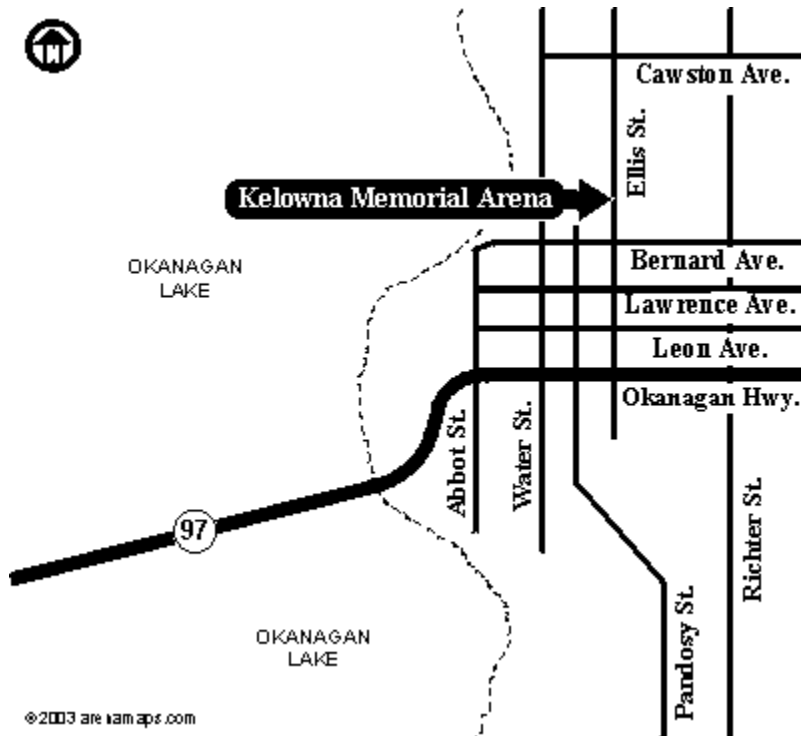

[Kelowna Memorial Arena](#)

1424 Ellis St. Kelowna, BC V1Y9V1 250-762-3132