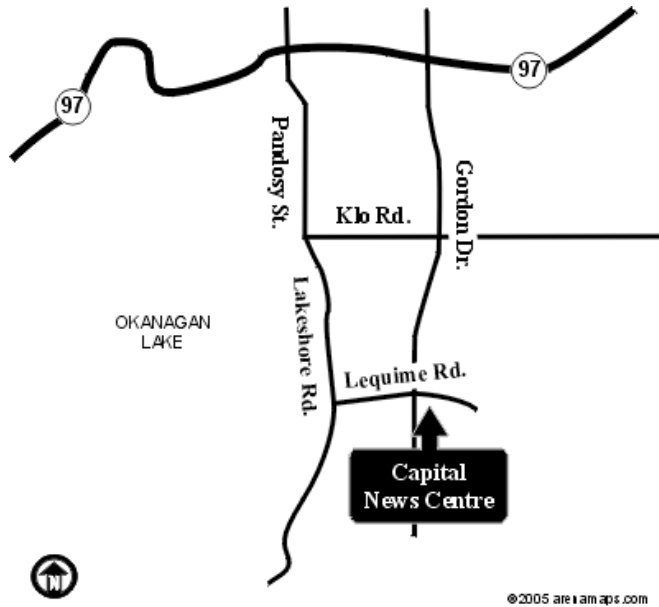

Penticton [McLaren Park Arena](#)

1350 King St. Penticton, BC V2A5A9 250-490-2449

Penticton [Memorial Arena](#)

399 Power St. Penticton, BC V2A5A9 250-490-2447

Summerland Arena

8820 Jubilee Rd. Summerland, BC V0H1Z0 250-494-0447

WestSide Jim Lind Arena & Royal Lepage Place
Mount Boucherie Complex 2760 Cameron Rd. Kelowna
(Westside), BC V1Z2T6 250-469-6160

Capital News Centre (CNC) – Kelowna
4105 Gordon Dr. (250) -764-6288

[Kelowna Memorial Arena](#)

Priest Valley Arena
 3409 35th Ave. Vernon,
 BC.
 250-549-2886

Pay phone is located by
 the vending machines
 inside front doors, west
 part of building.

Directions to Hospital: Go East until you get to 32nd St. (also called Hi Way 97). Turn right (head south) and drive until 21 Ave and turn left. Hospital is on your left.