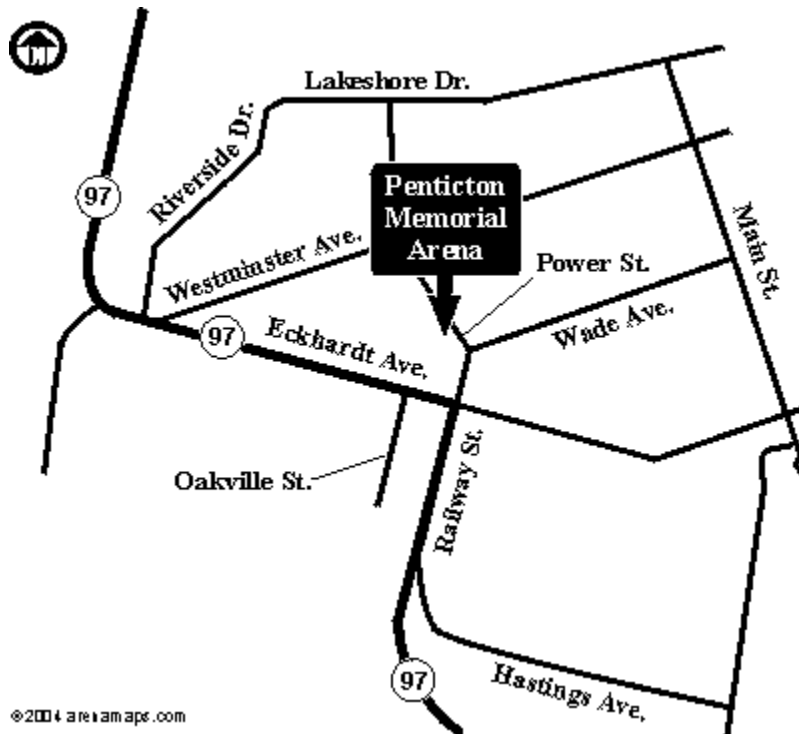

Penticton [McLaren Park Arena](#)

1350 King St. Penticton, BC V2A5A9 250-490-2449

Penticton [Memorial Arena](#)

399 Power St. Penticton, BC V2A5A9 250-490-2447

Summerland Arena

8820 Jubilee Rd. Summerland, BC V0H1Z0 250-494-0447

WestSide Jim Lind Arena & Royal Lepage Place
Mount Boucherie Complex 2760 Cameron Rd. Kelowna
(Westside), BC V1Z2T6 250-469-6160

Capital News Centre (CNC) – Kelowna
4105 Gordon Dr. (250) -764-6288

[Kelowna Memorial Arena](#)

Priest Valley Arena
 3409 35th Ave. Vernon,
 BC.
 250-549-2886

Pay phone is located by
 the vending machines
 inside front doors, west
 part of building.

Directions to Hospital: Go East until you get to 32nd St. (also called Hi Way 97). Turn right (head south) and drive until 21 Ave and turn left. Hospital is on your left.