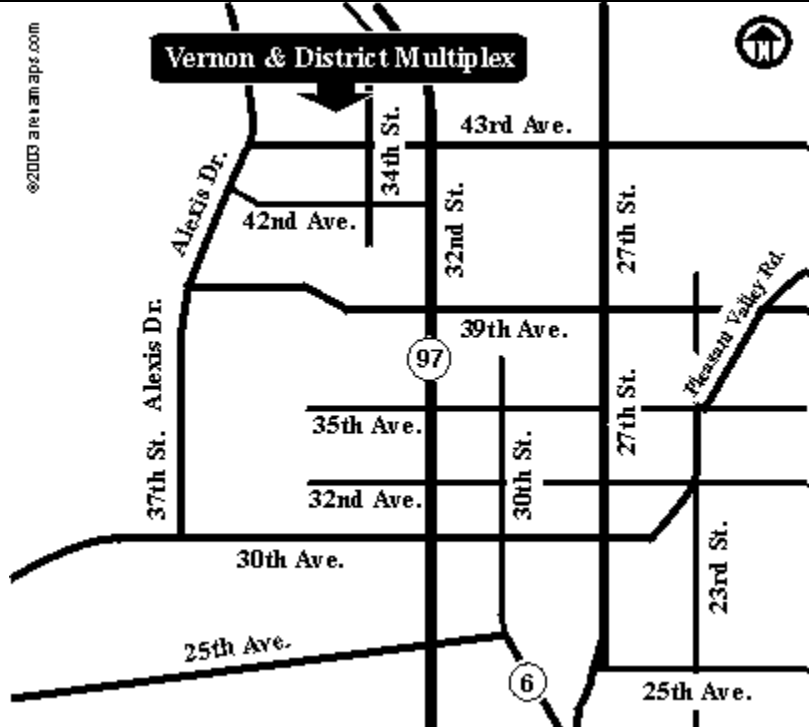

Vernon

Priest Valley Arena
3409 35th Ave. Vernon,
BC.
250-549-2886

Pay phone is located by
the vending machines
inside front doors, west
part of building.

Directions to Hospital: Go East until you get to 32nd St. (also called Hi Way 97). Turn right (head south) and drive until 21 Ave and turn left. Hospital is on your left.

WesBld Centre (Greater
Vernon Multiplex)
3445 43rd Ave. Vernon
BC. 250-542-5623

Pay phone is located
outside main spectator
entrance.